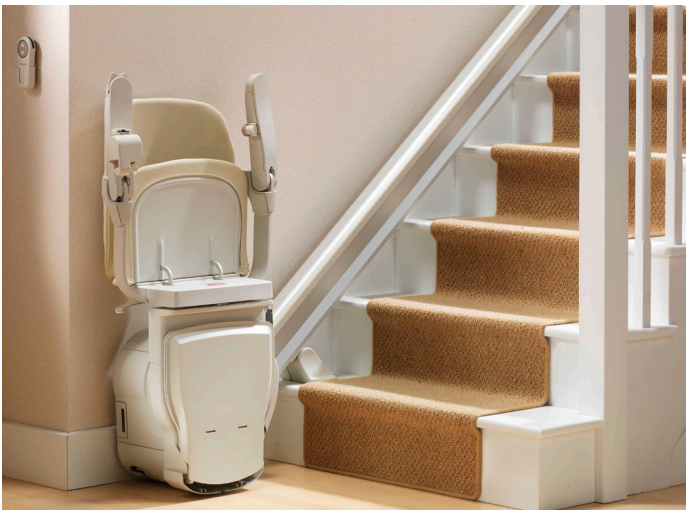

Sienna

For Straight Stairs

Stannah

The Stairlift People

Compact and easy-to-use, the Model 600 with Sienna chair is a versatile stairlift for straight stairs, well-equipped as standard and available with a range of options if needed. Sturdily built to carry up to 350lbs, the Sienna can be folded up easily without bending over, which is especially helpful at the top of the stairs.

The slimline Silver or Bronze rail sits close to the wall, making the Sienna suitable for narrow stairs and ideal for basements. With constantly recharging batteries to ensure that your stairlift is always ready for use, a wide seat and footrest, and optional retractable rail (for stairs with a door at the bottom), the 600 Sienna is a class-leading choice from Stannah.

Narrow rail and slim design. The 600 Sienna fits easily into your life. A remote at each landing allows the chair to be called or sent away.

Powered footrest folds and unfolds with the push of a button, without the need to reach down or bend over.

Glides smoothly up or down the stairs with a gentle hand on the control.

Swivels to face the top landing, blocking the stairs behind you, for added safety. Tan upholstery shown.

Siena 600 Key Features

Upholstery